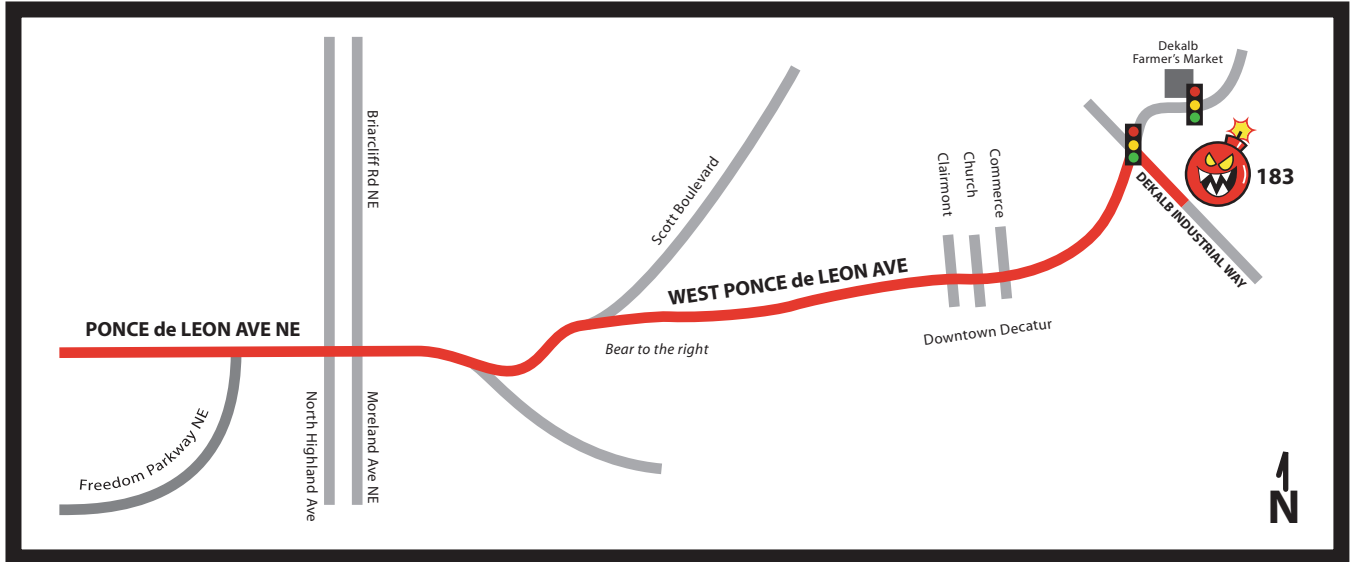

# hotheadstudios

183 DEKALB INDUSTRIAL WAY  
DECATUR, GA 30030  
404.577.5598

## FROM DOWNTOWN: PONCE DE LEON AVE

Head East on Ponce de Leon Ave NE towards W Ponce de Leon Ave. Travel 2.6 miles and turn right at the light onto Dekalb Industrial Way.

## FROM 285 SOUTH: E. PONCE DE LEON AVE

Head on Georgia Route 285 South (east) Merge onto E Ponce de Leon Ave via exit 40 to Clarkston. Travel 2.5 miles and turn left at the light onto Dekalb Industrial Way.